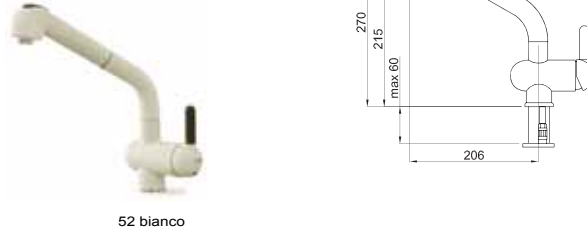

52 bianco

Materyal	Kod	Fiyat / TL
52 bianco	MGKURA52	~~8.110.00~~
Outlet Fiyat		3.790.00